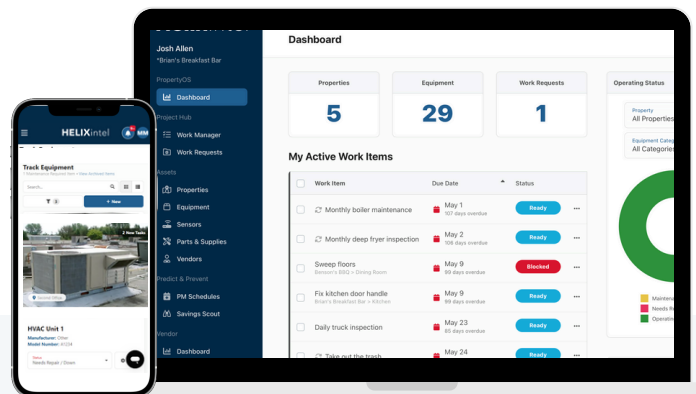

Maintenance is *hard*.

HelixIntel is here to make it easier for you.

Maintenance management can be a tough job. That's why CSD Pool has partnered with HelixIntel to offer its simplified Computerized Maintenance Management System (CMMS) for all your needs, at no additional cost to you.

- ✓ Facility Management
- ✓ Preventative Maintenance Schedules
- ✓ Work Order Management
- ✓ Asset Management
- ✓ Tasks & Checklists
- ✓ Parts & Inventory

“

In the morning, the very first thing I do is check HelixIntel to plan my day and prioritize what needs to be addressed first.

- Director of Facilities

Simplify Your Maintenance

HelixIntel optimizes schedules, work orders, asset tracking, and maintenance tasks. This proactive approach helps facilities identify equipment issues early, minimizing downtime, and enhancing reliability and profitability.